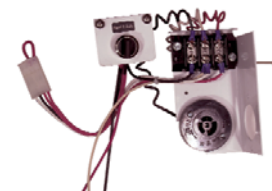

Summerland Gray

Pre-grained Stainless

Anodized Aluminum

Untreated Aluminum

**CP-PE-HOA-3POS**  
Photoelectric cell kit with HOA switch

Painted steel and aluminum models feature polyurethane industrial grade powder coating. Other finishes available by special order – consult factory.