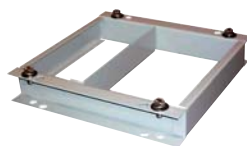

CP-16PDMNT-CALT
Pedestal mounting base (includes mounting hardware)