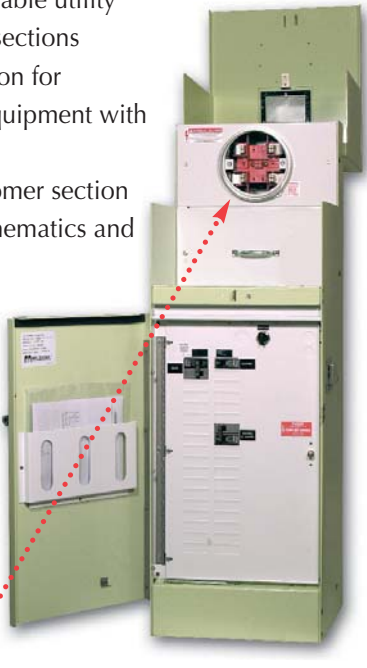

## STANDARD FEATURES – HOUSTON AREA COMMERCIAL PEDESTALS

- Type 3R rainproof, vandal-resistant cabinet of polyurethane powder-coated steel (aluminum or stainless steel also available)
- UL listed as enclosed industrial control equipment (UL508)
- Isolated, lockable & sealable utility metering & lug landing sections
- Lockable customer section for distribution & control equipment with internal deadfront
- Print pocket inside customer section door contains wiring schematics and instructions
- Most load centers are UL listed for use with various manufacturers' circuit breakers
- All stainless steel external hardware (rivets, screws, bolts, hinges, handles, hasps and sealing screws)