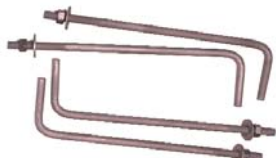

## CENTERPOINT ENERGY SOCKET CONFIGURATION\*

Neutral tap 120 / 240    5th terminal 120 / 208

\*For proper application, contact Robert Boettger at CNP: 713-207-7507, e-mail [robert.boettger@CenterPointEnergy.com](mailto:robert.boettger@CenterPointEnergy.com)

## ACCESSORIES

**CP-ABK5/8**  
Anchor bolt kit (includes four 5/8 - 13 x 18" anchor bolts)

**CP-16PDMNT-CALT**  
Pedestal mounting base (includes mounting hardware)

**CP-TC7D**    7-day time clock kit  
**CP-TC24H**    24-hour time clock kit  
**CP-TCWIRE**    Male four-pin connector and wiring harness for use with time clocks other than shown